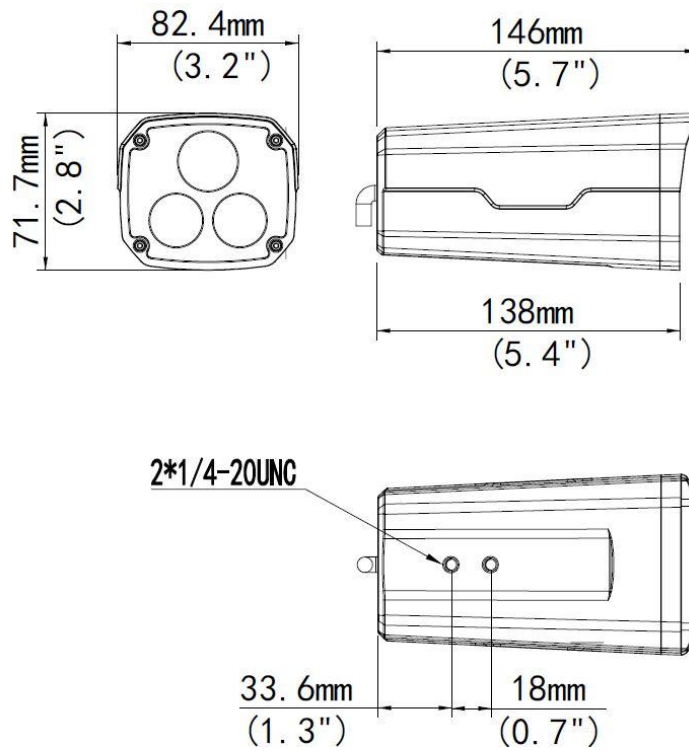

Dimensions

Zhejiang Uniview Technologies Co., Ltd.

South Tower, Building 10, Wanlun Science Park, 88 Jiangling Road, Hangzhou, P.R.China 310051

Email: overseasbusiness@uniview.com; globalsupport@uniview.com

<http://www.uniview.com>

©2013 Zhejiang Uniview Technologies Co., Ltd. All rights reserved.

*Product specifications and availability are subject to change without notice.